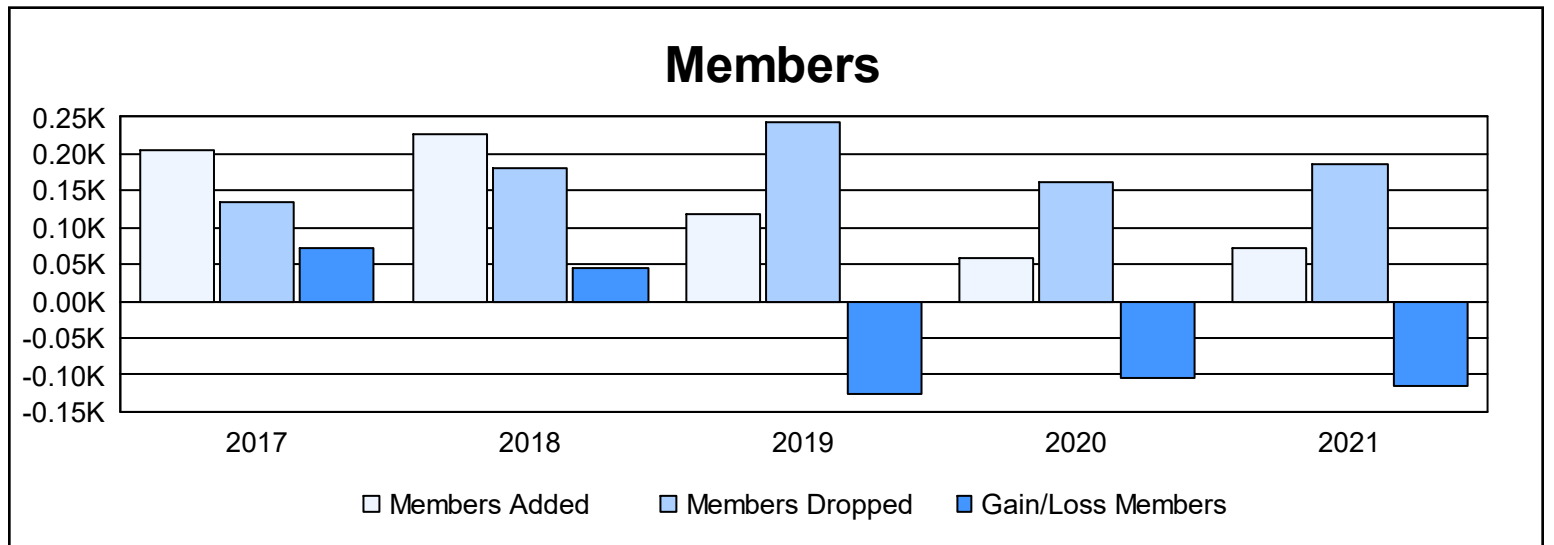

Year	New Clubs	Dropped Clubs	Gain/ Loss Clubs	New Members	Charter Members	Reinstate Members	Transfer Members	Total Member Added	Total Members Dropped	Gain/ Loss Members
2016-2017	2	2	0	126	69	5	6	206	135	71
2017-2018	4	1	3	104	109	7	7	227	182	45
2018-2019	1	3	-2	71	28	7	11	117	243	-126
2019-2020	0	3	-3	53	0	3	2	58	162	-104
2020-2021	0	4	-4	54	5	5	7	71	185	-114
<b>Average</b>	<b>1</b>	<b>3</b>	<b>-1</b>	<b>82</b>	<b>42</b>	<b>5</b>	<b>7</b>	<b>136</b>	<b>181</b>	<b>-46</b>

### Membership Composition June 2021 Cumulative