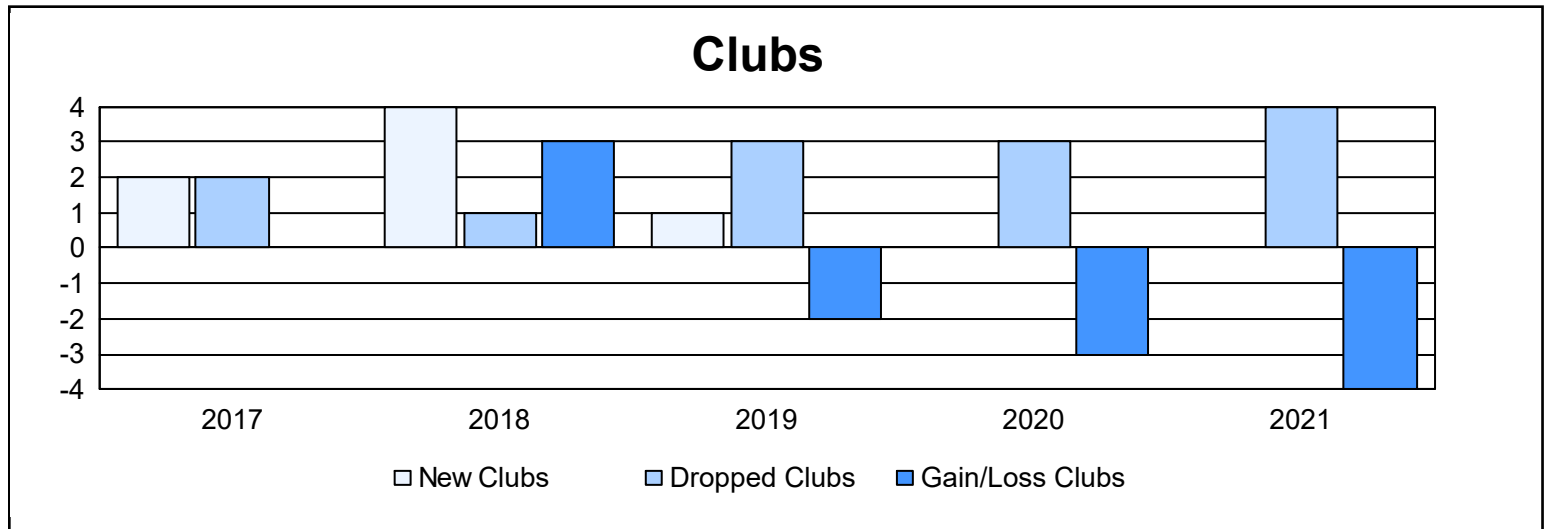

Year	New Clubs	Dropped Clubs	Gain/ Loss Clubs	New Members	Charter Members	Reinstate Members	Transfer Members	Total Member Added	Total Members Dropped	Gain/ Loss Members
2016-2017	2	2	0	126	69	5	6	206	135	71
2017-2018	4	1	3	104	109	7	7	227	182	45
2018-2019	1	3	-2	71	28	7	11	117	243	-126
2019-2020	0	3	-3	53	0	3	2	58	162	-104
2020-2021	0	4	-4	54	5	5	7	71	185	-114
<b>Average</b>	<b>1</b>	<b>3</b>	<b>-1</b>	<b>82</b>	<b>42</b>	<b>5</b>	<b>7</b>	<b>136</b>	<b>181</b>	<b>-46</b>

### Membership Composition June 2021 Cumulative